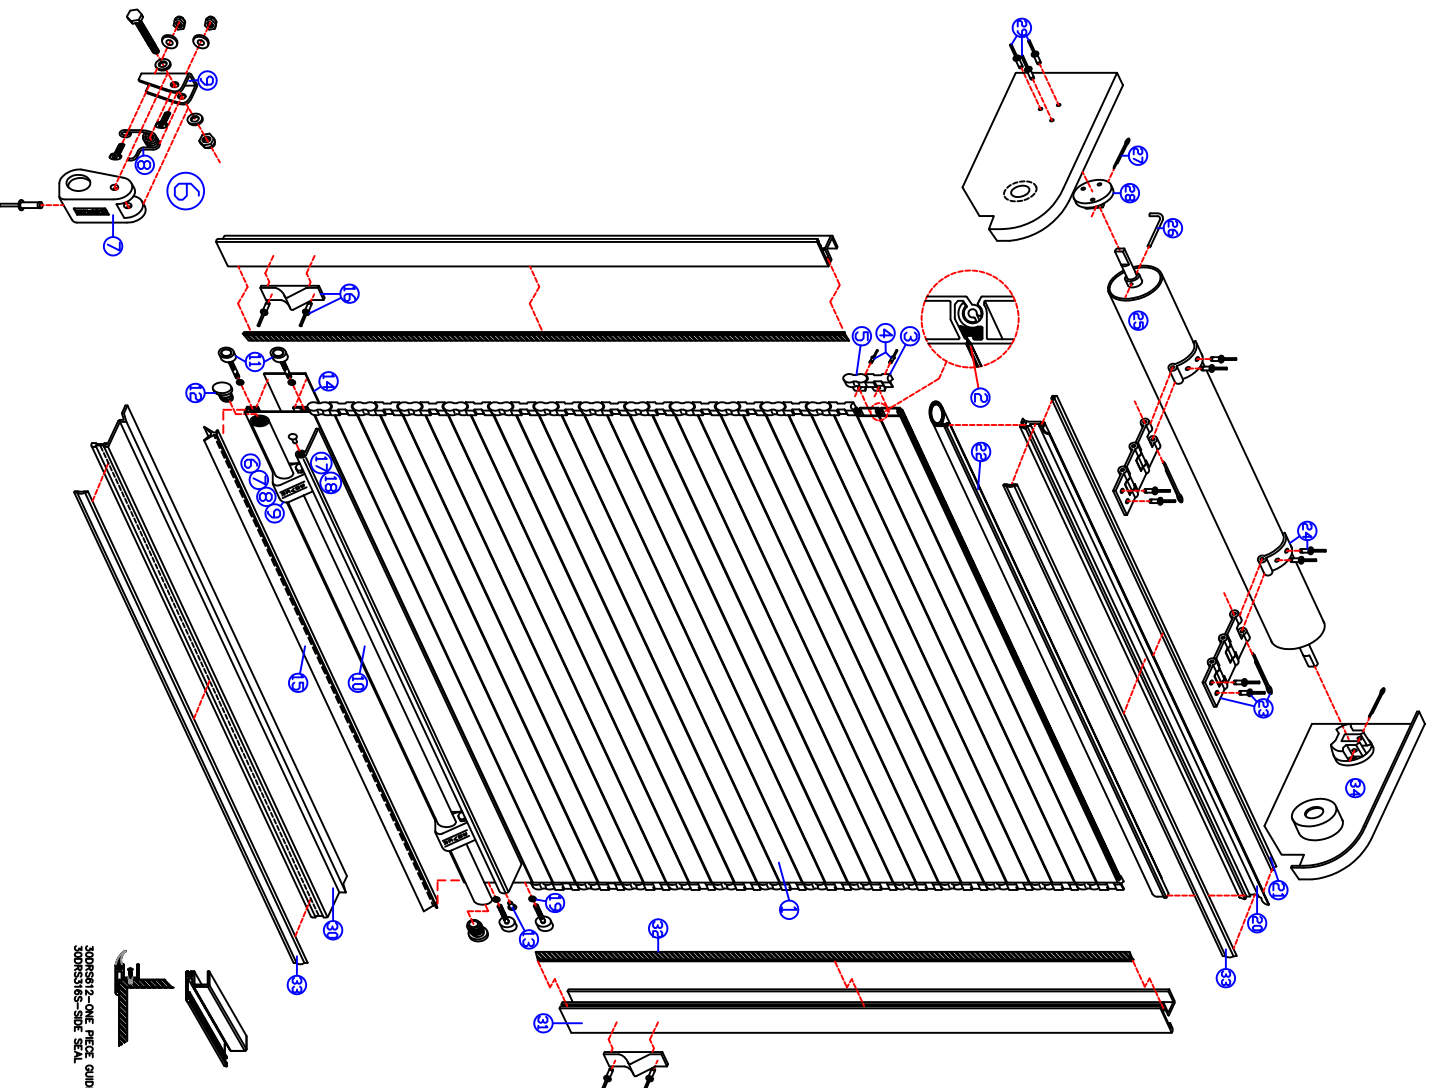

31 GUIDE OPTIONS

Drawing Number # DRS1013 REV. 02 Shutter Model - NYLOY30

DOVER ROLLER SHUTTERS