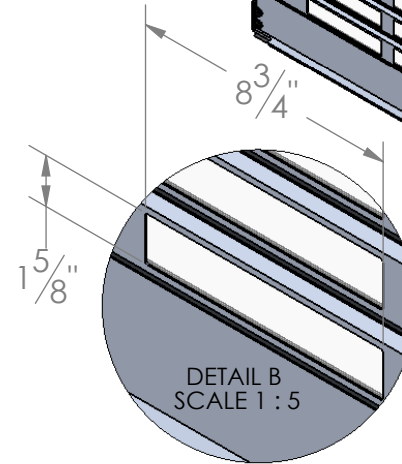

SMALL SLOT CURTAIN

LARGE SLOT CURTAIN

NOTES:

1. AS AN OPTION SLATS CAN BE SLOTTED IN TWO DIFFERENT SIZES: 3 1/2" x 1" OR 8 3/4" x 1 5/8".
2. OFFERED IN ANY ARRAY ACROSS THE SLAT per CUSTOMER REQUEST.
3. OPTIONAL LEXAN INSERTS ARE ALSO AVAILABLE. OFFERING A SEE THROUGH FORMAT WITH ADDED SECURITY OR WHEN LEFT OUT OFFERS A VENTILATION OPTION.