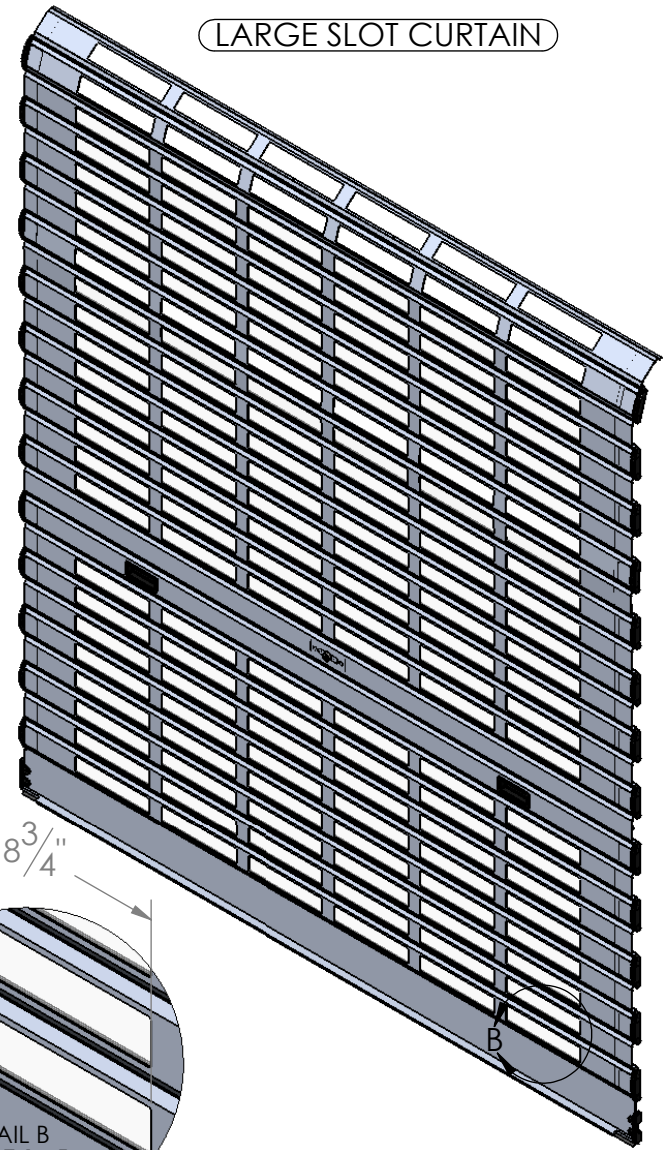

SMALL SLOT CURTAIN

LARGE SLOT CURTAIN

NOTES:

1. AS AN OPTION SLATS CAN BE SLOTTED IN TWO DIFFERENT SIZES: 3 1/2" x 1" OR 8 3/4" x 1 5/8".
2. OFFERED IN ANY ARRAY ACROSS THE SLAT per CUSTOMER REQUEST.
3. OPTIONAL LEXAN INSERTS ARE ALSO AVAILABLE. OFFERING A SEE THROUGH FORMAT WITH ADDED SECURITY OR WHEN LEFT OUT OFFERS A VENTILATION OPTION.