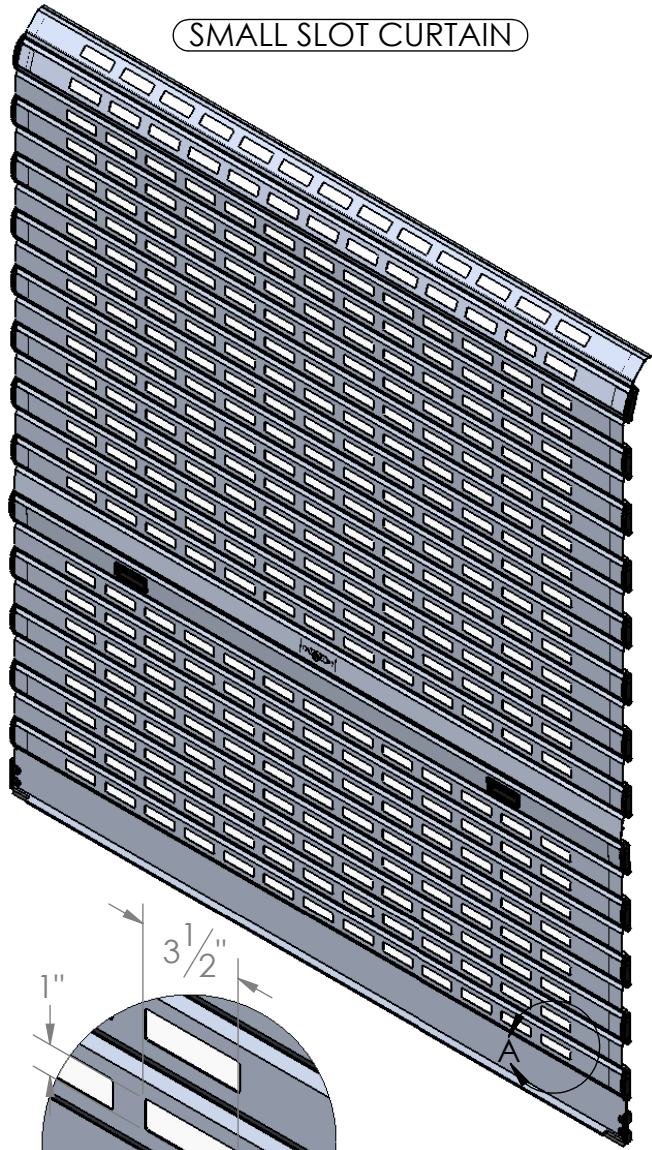

SMALL SLOT CURTAIN

LARGE SLOT CURTAIN

NOTES:

1. AS AN OPTION SLATS CAN BE SLOTTED IN TWO DIFFERENT SIZES: 3 1/2" x 1" OR 8 3/4" x 1 5/8".
2. OFFERED IN ANY ARRAY ACROSS THE SLAT per CUSTOMER REQUEST.
3. OPTIONAL LEXAN INSERTS ARE ALSO AVAILABLE. OFFERING A SEE THROUGH FORMAT WITH ADDED SECURITY OR WHEN LEFT OUT OFFERS A VENTILATION OPTION.