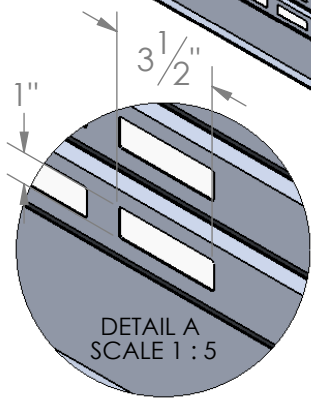

SMALL SLOT CURTAIN

LARGE SLOT CURTAIN

NOTES:

1. AS AN OPTION SLATS CAN BE SLOTTED IN TWO DIFFERENT SIZES: 3 1/2" x 1" OR 8 3/4" x 1 5/8".
2. OFFERED IN ANY ARRAY ACROSS THE SLAT per CUSTOMER REQUEST.
3. OPTIONAL LEXAN INSERTS ARE ALSO AVAILABLE. OFFERING A SEE THROUGH FORMAT WITH ADDED SECURITY OR WHEN LEFT OUT OFFERS A VENTILATION OPTION.