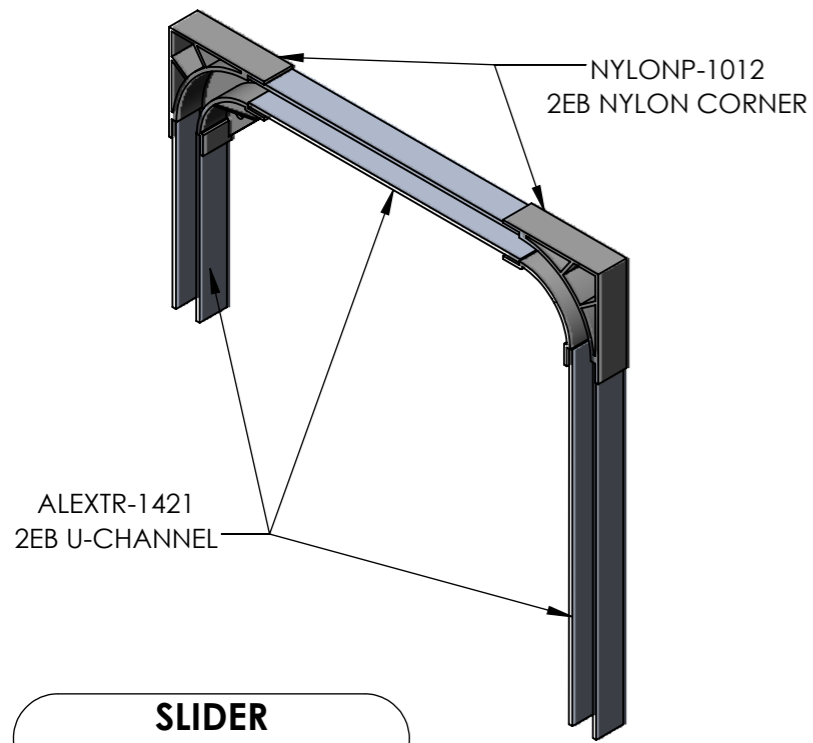

# 2EB TRUCK CONFIGURATIONS

OPTIONAL HEAD PLATES

4" NYLON WHEEL IS STANDARD ON ALL FRONT ROLL ASSIST HEAD PLATES.  
3" IS ALSO AVAILABLE AS AN OPTION.