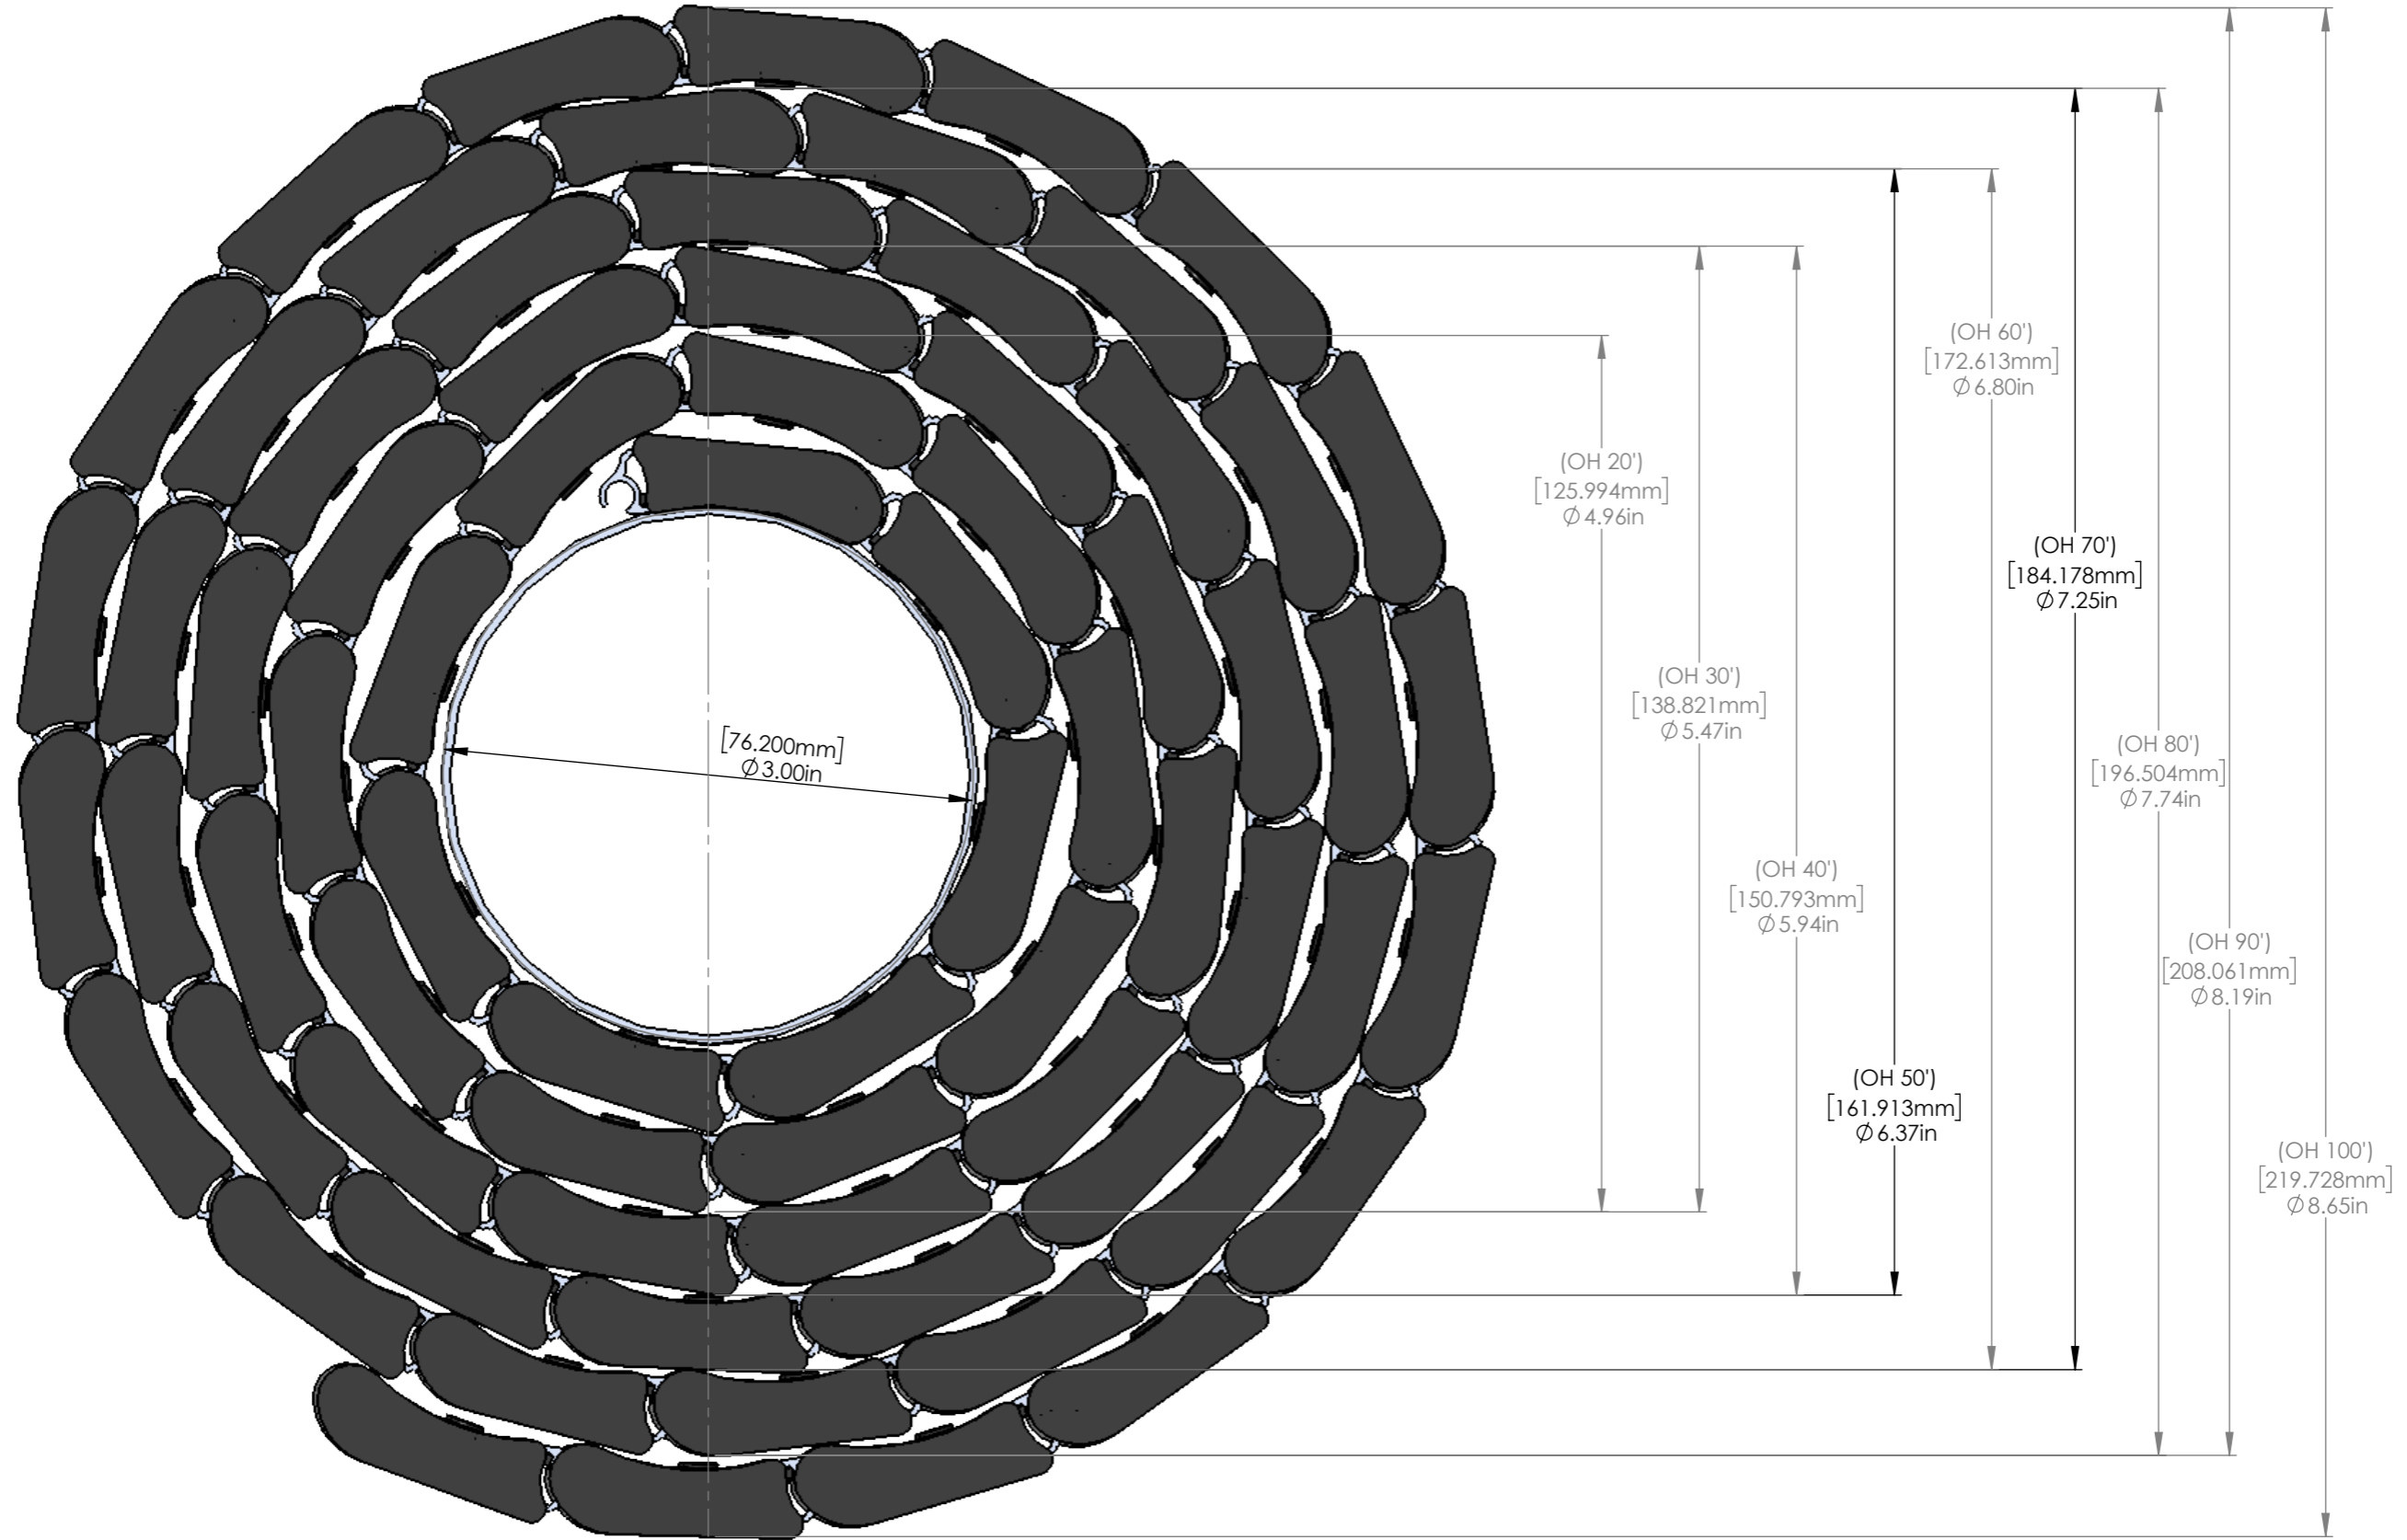

N35 SIZING ROLL CHART

**OH=OVERALL HEIGHT