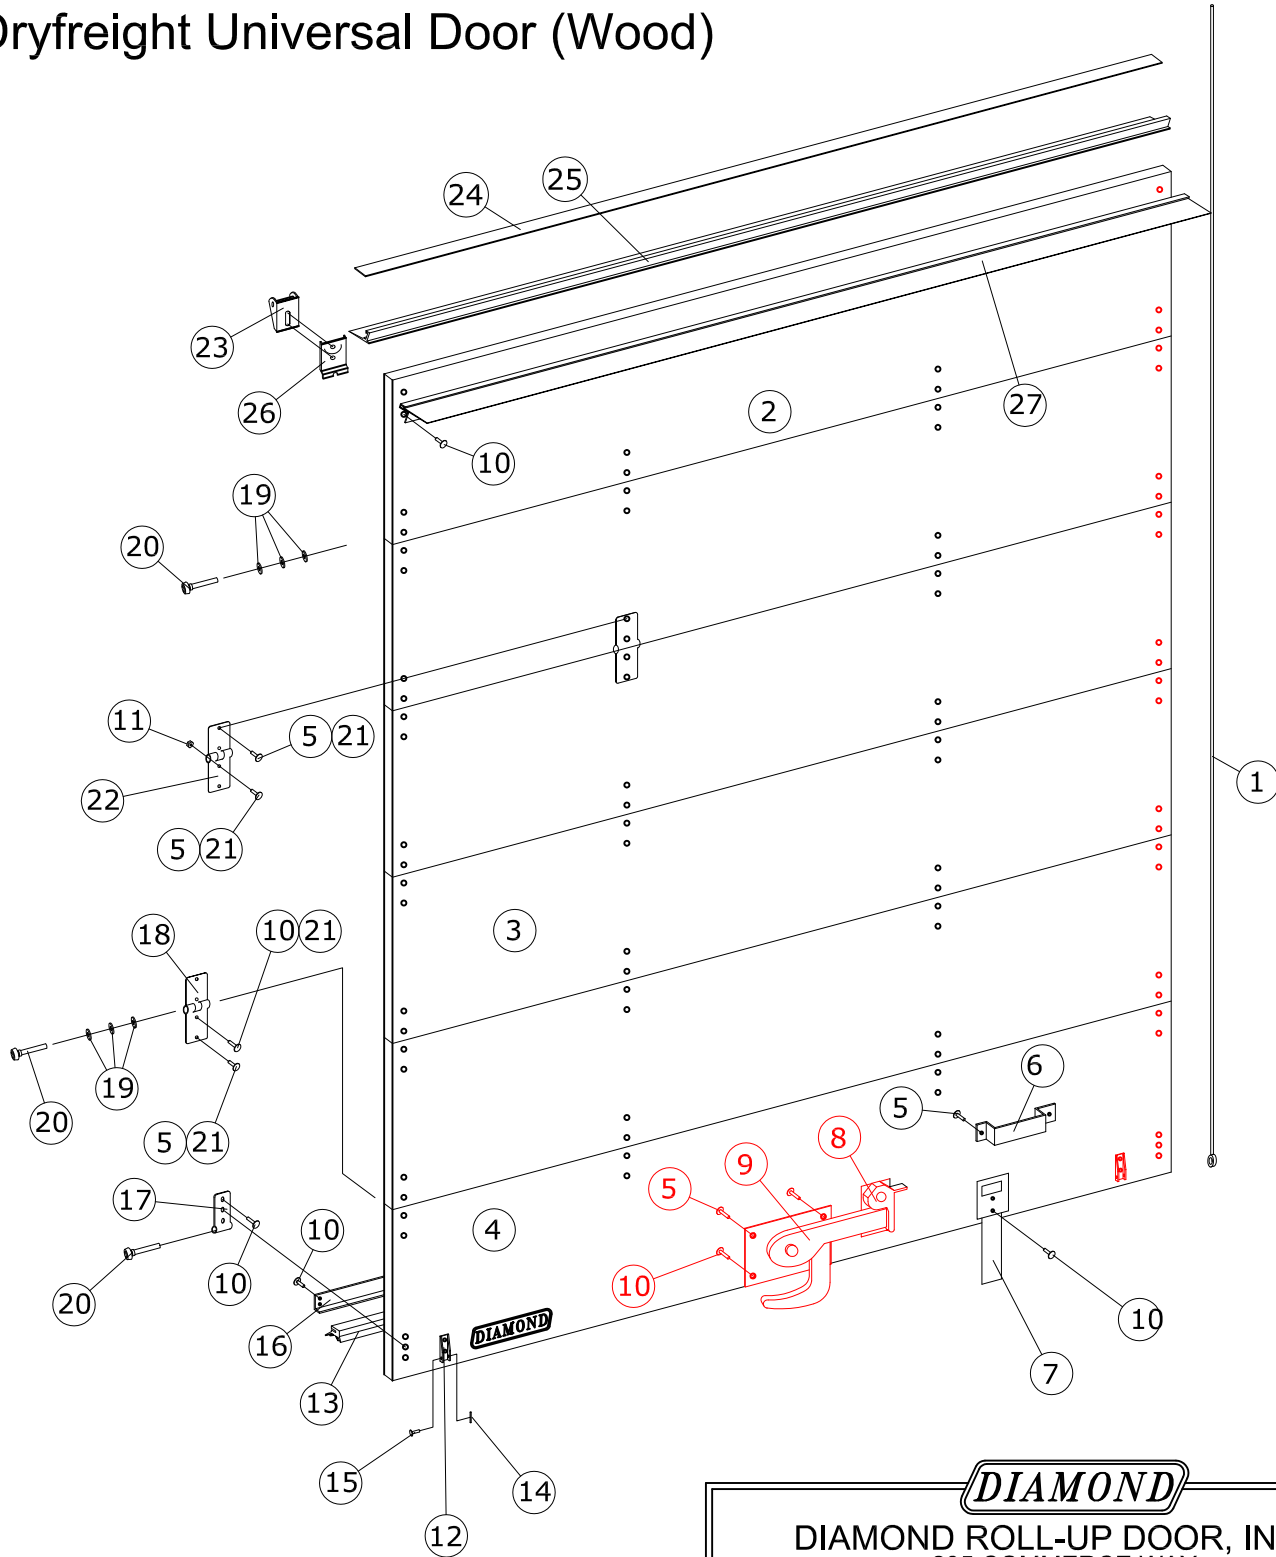

Recessed Hardware Dryfreight Universal Door (Wood)

Parts in RED are not installed but are included in package

DIAMOND ROLL-UP DOOR, INC.
295 COMMERCE WAY
UPPER SANDUSKY, OH 43351
PHONE: 419-294-3373 FAX: 419-294-3329

DESCRIPTION:
Recessed Hardware Dryfreight Universal Door (Wood)

SCALE: DRAWN: **R.S.** DATE: **03-30-2004**

REV. NO.	DESCRIPTION	BY	DATE

CONFIDENTIAL NOTE: This drawing and its specifications and engineering information disclosed hereon are the property of DIAMOND ROLL-UP DOOR INC. and are not to be disseminated or reproduced without express written consent. The drawing is loaned in confidence and then only for consideration of the material disclosed hereon. In accepting loan of this drawing, the recipient agrees to keep it and the material disclosed hereon in confidence and not to use nor permit their use in any way detrimental to DIAMOND ROLL-UP DOOR INC.

GENERAL TOLERANCES
Linear Measurements:
unless otherwise stated
+/- .125"
Angular Measurements:
unless otherwise stated
+/- 0.5 deg.

PART NUMBER:
DRAWING NUMBER:
DM-1272