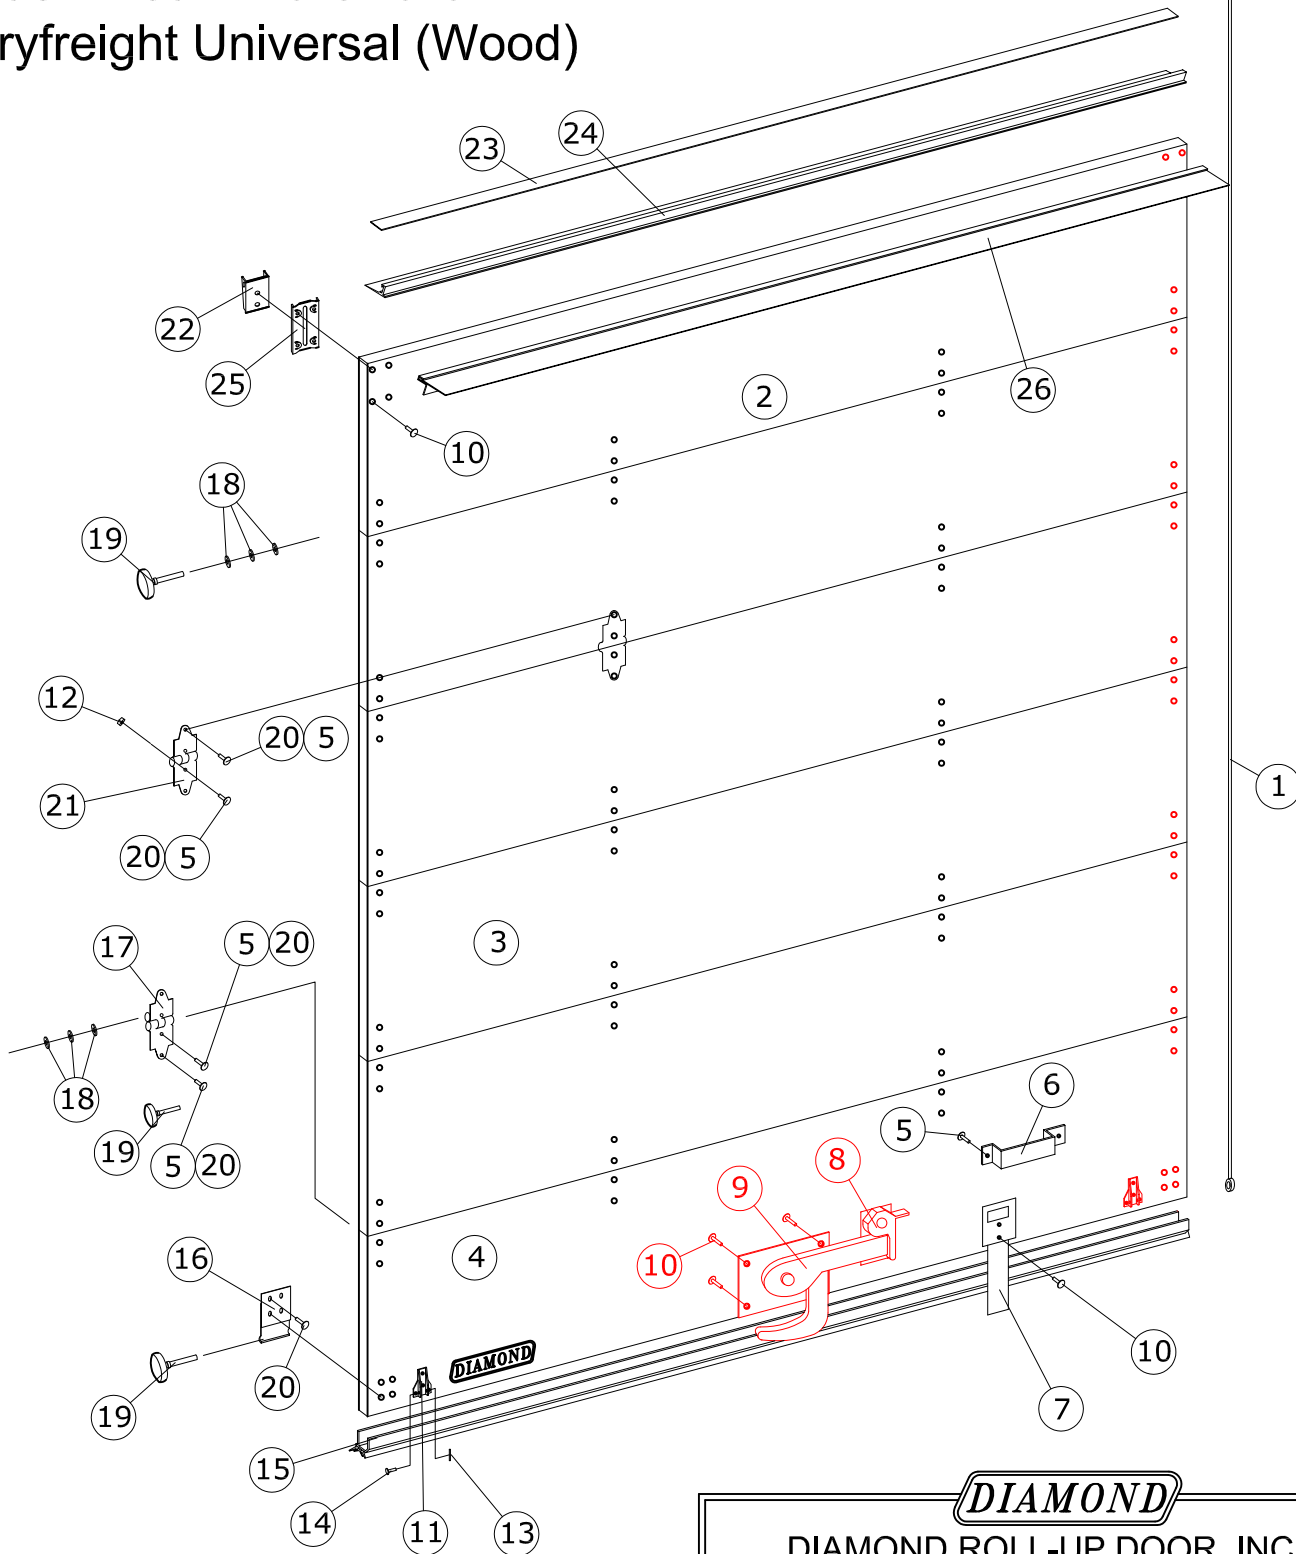

Flush Mount Hardware Dryfreight Universal (Wood)

Parts in RED are not installed but are included in package

DIAMOND

DIAMOND ROLL-UP DOOR, INC.
295 COMMERCE WAY
UPPER SANDUSKY, OH 43351
PHONE: 419-294-3373 FAX: 419-294-3329

DESCRIPTION: **Flush Mount Hardware
Dryfreight Universal Door (Wood)**

SCALE: NTS	DRAWN: R.S.	DATE: 03-30-2004
----------------------	-----------------------	----------------------------

REV. NO.	DESCRIPTION	BY	DATE

GENERAL TOLERANCES Linear Measurements: unless otherwise stated +/- .125" Angular Measurements: unless otherwise stated +/- 0.5 deg.	PART NUMBER: DRAWING NUMBER: DM-1271
--	---