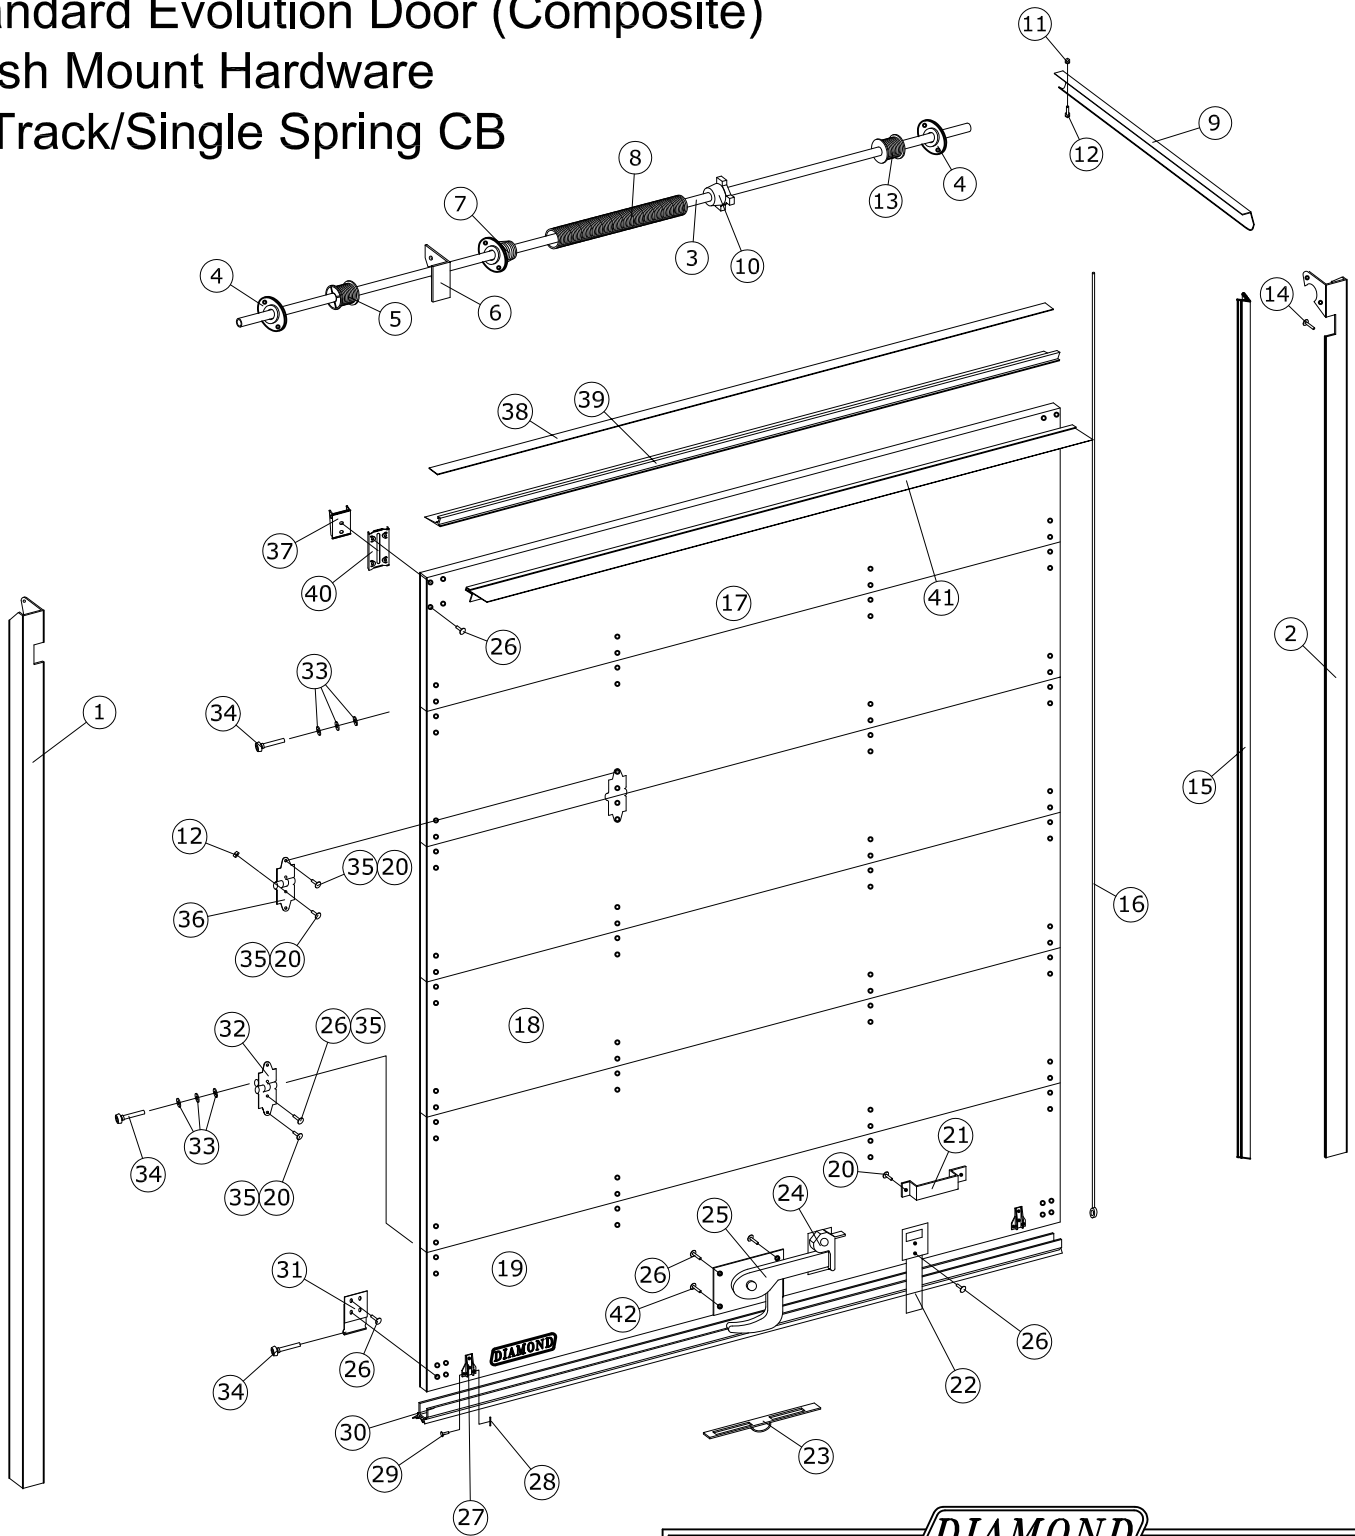

Standard Evolution Door (Composite) Flush Mount Hardware 1" Track/Single Spring CB

DIAMOND ROLL-UP DOOR, INC.
295 COMMERCE WAY
UPPER SANDUSKY, OH 43351
PHONE: 419-294-3373 FAX: 419-294-3329

DESCRIPTION:

Standard Evolution Door (Composite)

SCALE:

DRAWN:

DATE:

R.S.

03-30-2004

GENERAL TOLERANCES

PART NUMBER:

Linear Measurements:
unless otherwise stated
+/- .125"

DRAWING NUMBER:

Angular Measurements:
unless otherwise stated
+/- 0.5 deg.

DM-1262

REV. NO.	DESCRIPTION	BY	DATE

CONFIDENTIAL NOTE: This drawing and its specifications and engineering information disclosed hereon are the property of DIAMOND ROLL-UP DOOR INC. and are not to be disseminated or reproduced without express written consent. The drawing is loaned in confidence and then only for consideration of the material disclosed hereon. In accepting loan of this drawing, the recipient agrees to keep it and the material disclosed hereon in confidence and not to use nor permit their use in any way detrimental to DIAMOND ROLL-UP DOOR INC.